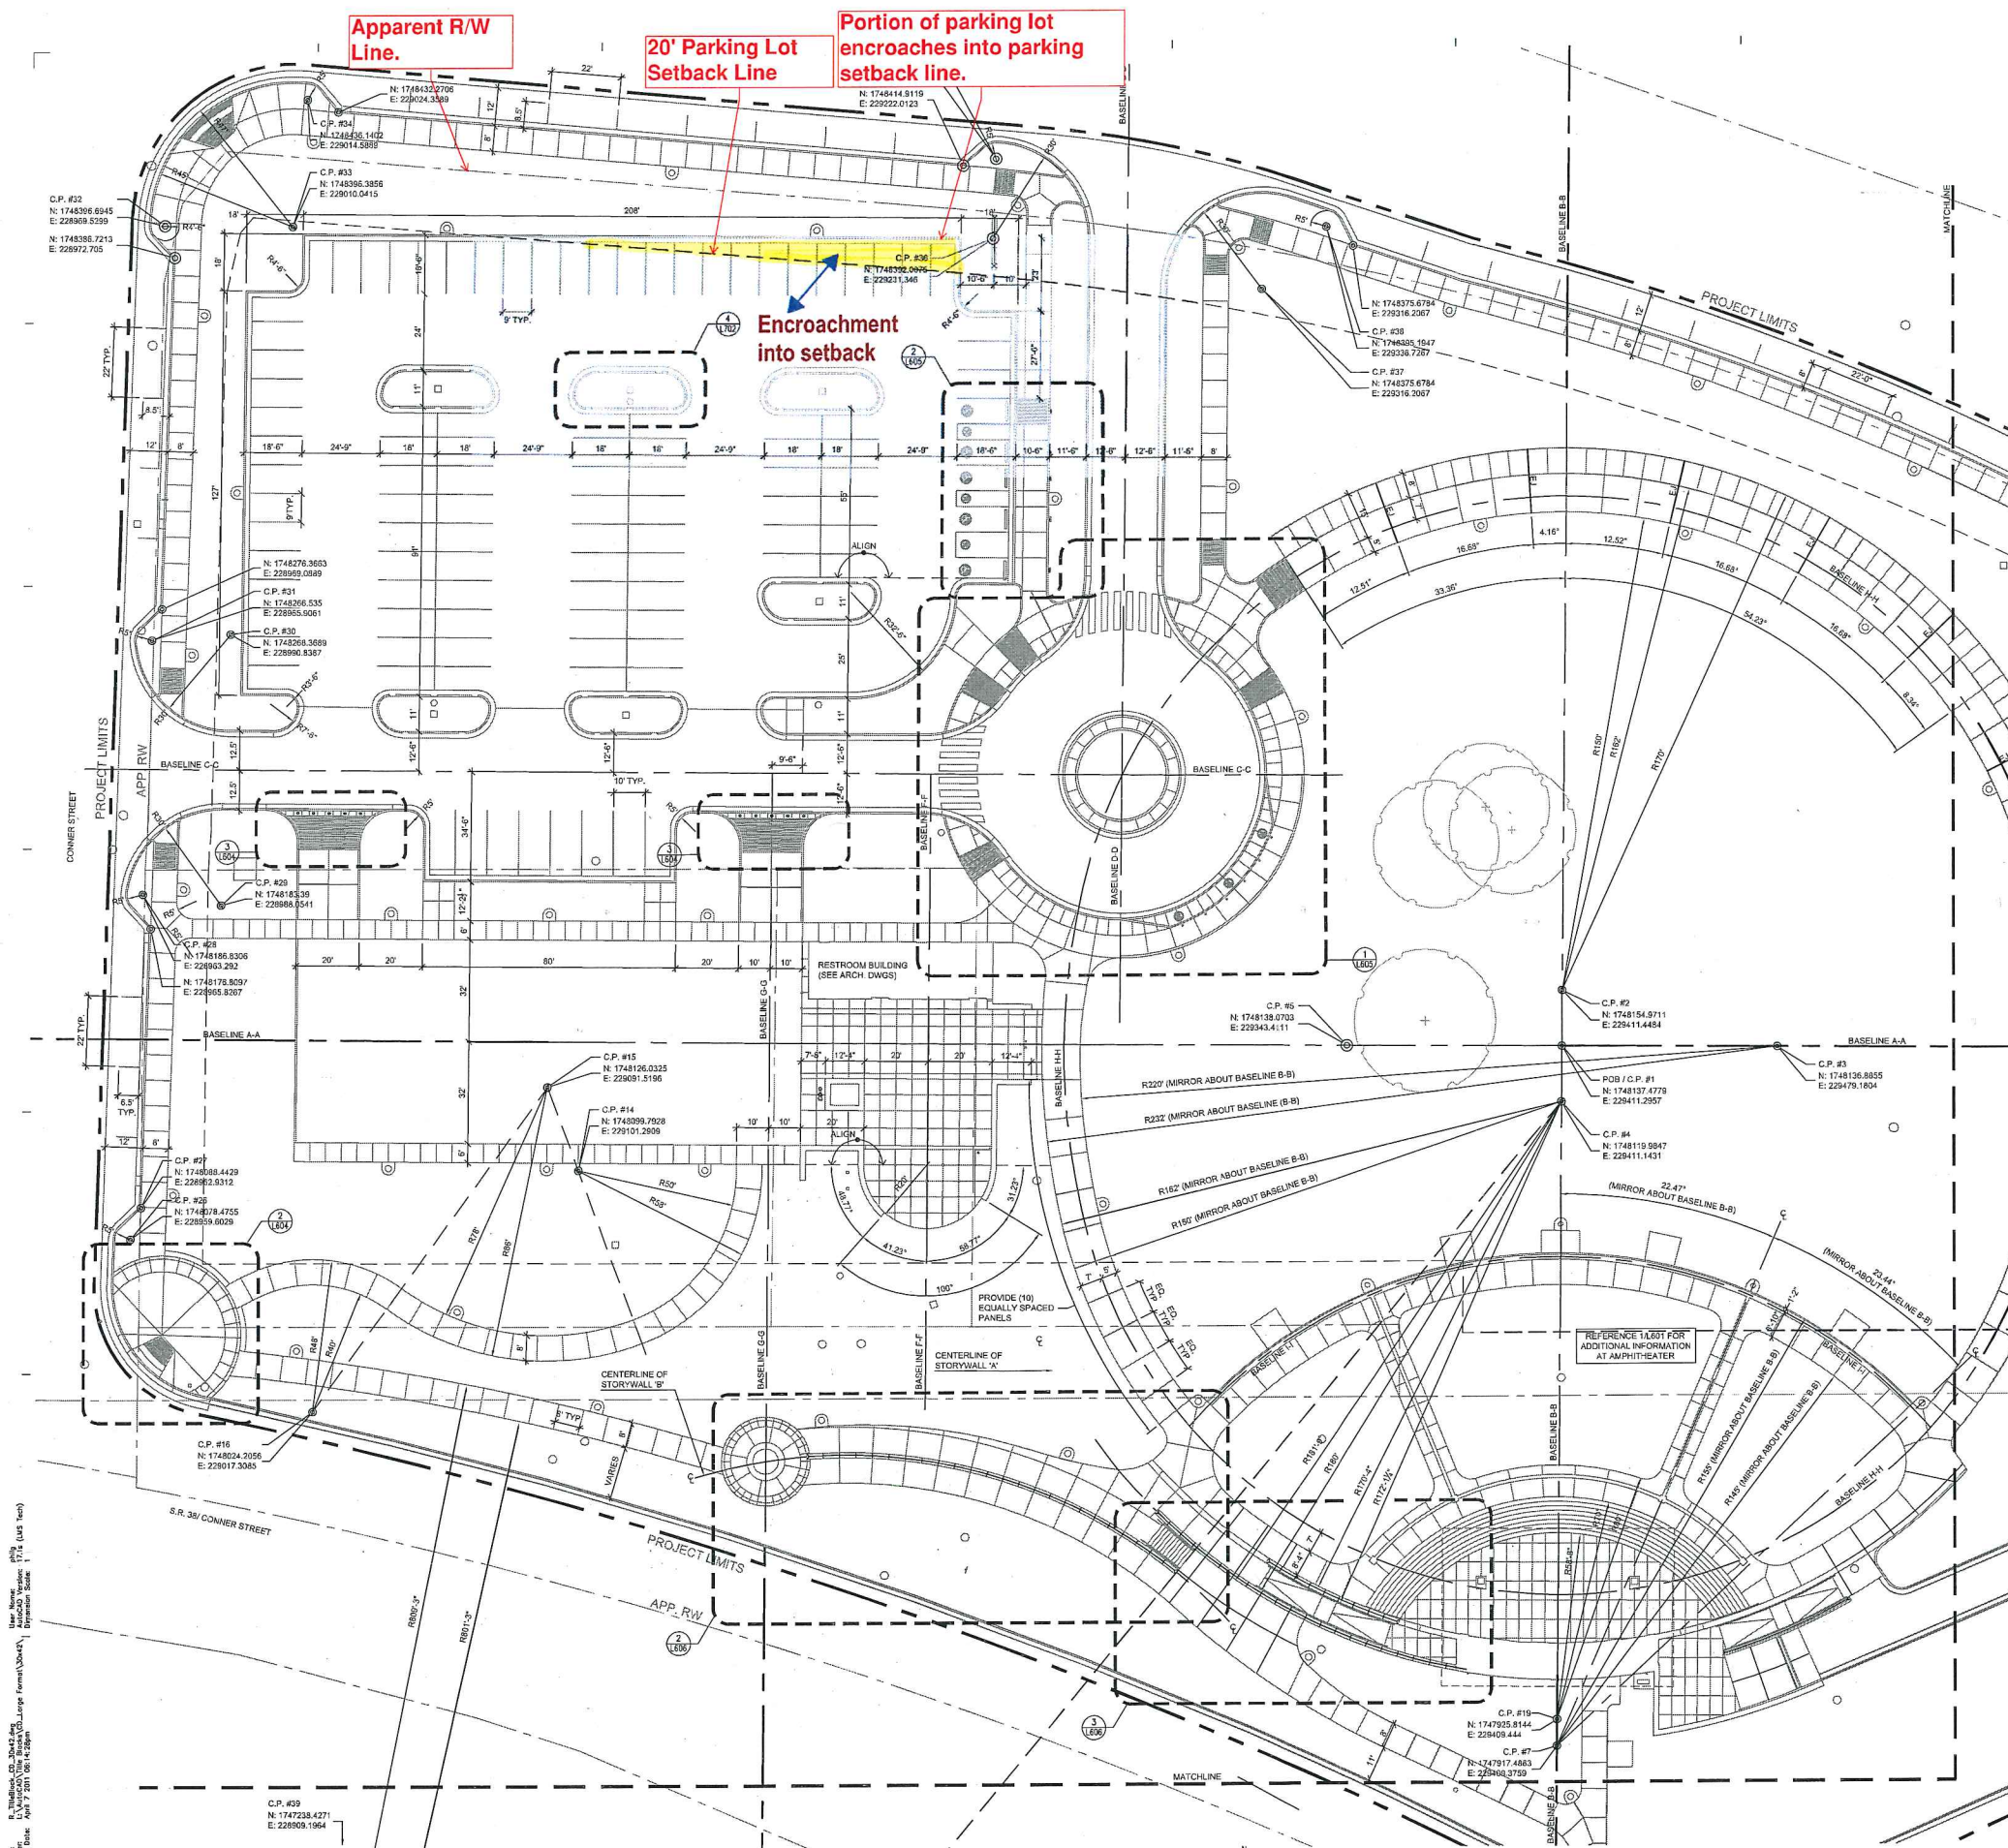

FEDERAL HILL COMMONS
NOBLESVILLE, IN

Owner
City of Noblesville | Mayor's Office
City Hall / Mayor's Office
16 South 10th Street
Noblesville, IN 46050
(317) 733-6324

Theater Consultant
Schuler Shook
750 North Orleans, Suite 400
Chicago, IL 60654
(312) 944-8297

Acoustic / Audio Visual Consultant
Threshold
55 West Jackson Boulevard, Suite 815
Chicago, IL 60604
(312) 385-1400

ISSUED FOR CONSTRUCTION
BID SET - 05/08/15

REVISION	DATE	DESCRIPTION

CHECKED BY

KB

APPROVED BY

KB

PROJECT NO.

13077.000

SHEET TITLE
**SITE GEOMETRY
PLAN - WEST**

SHEET NUMBER

L-302

SITE GEOMETRY PLAN - WEST
1"=20'-0"