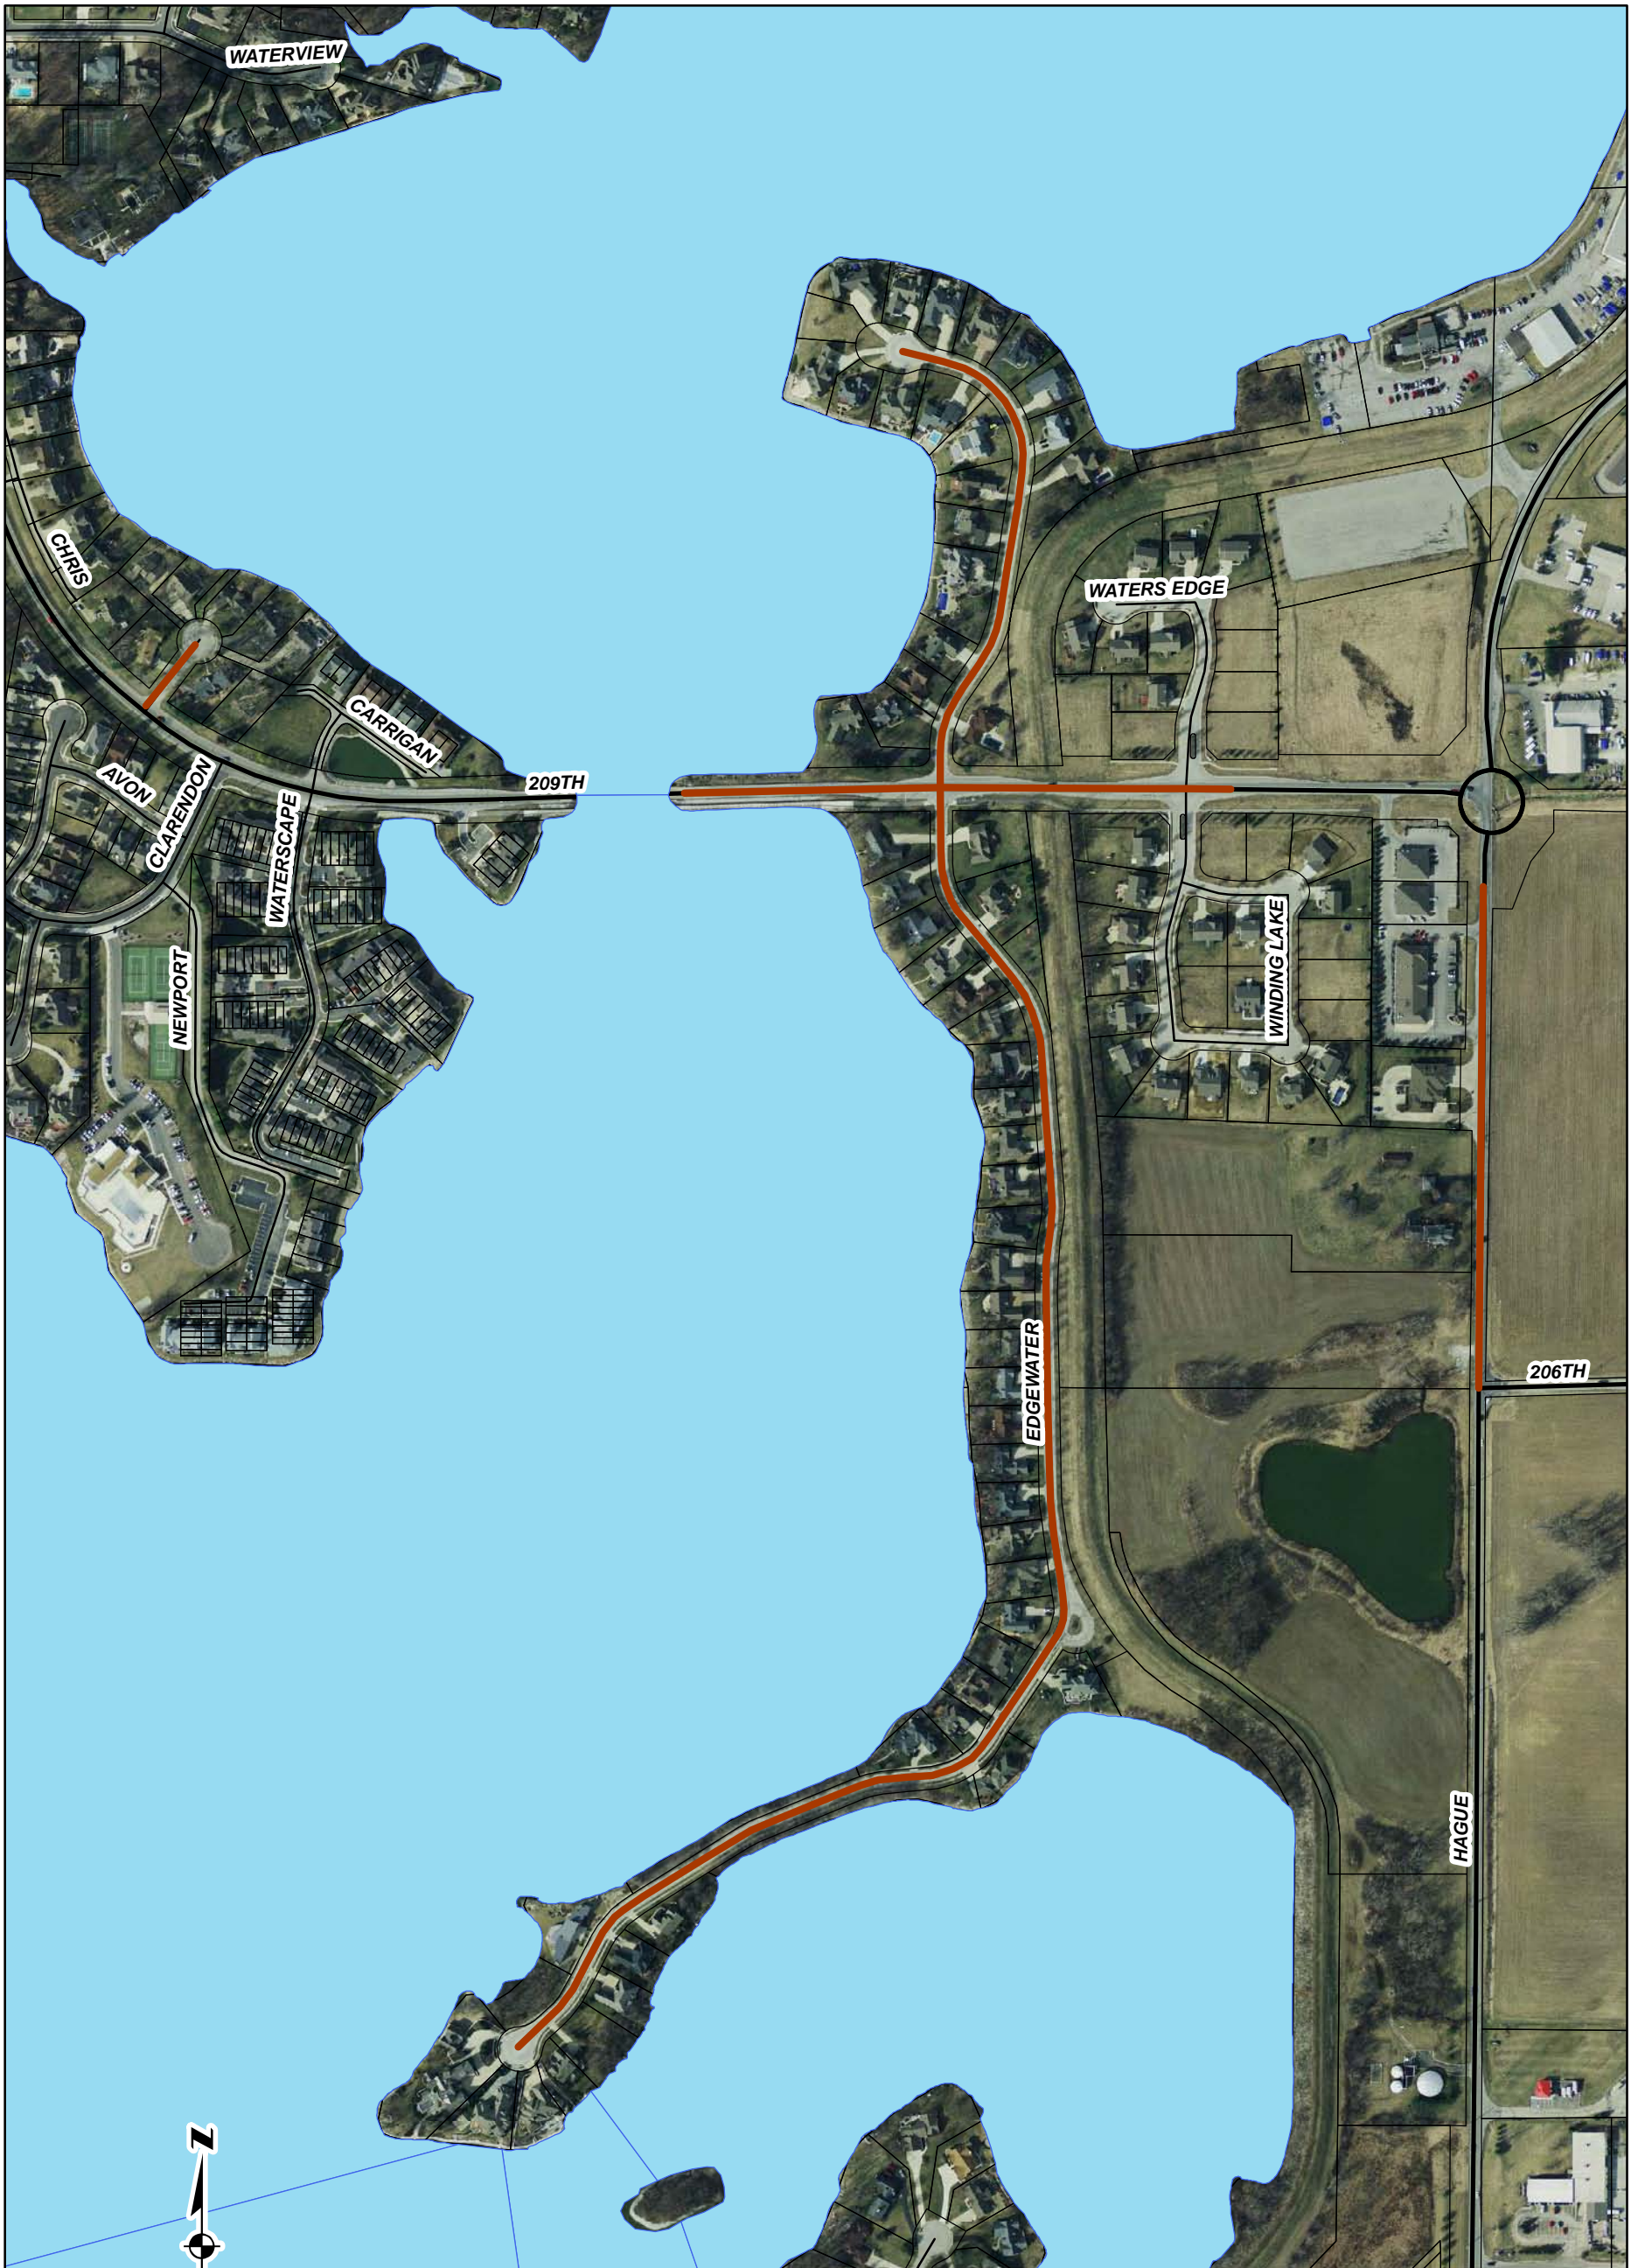

# City of Noblesville Base Bid - East Harbour Location Map

0 100 200 400 600 800  
Feet

April 2016

Prepared by:  
CITY OF NOBLESVILLE  
Department of Engineering