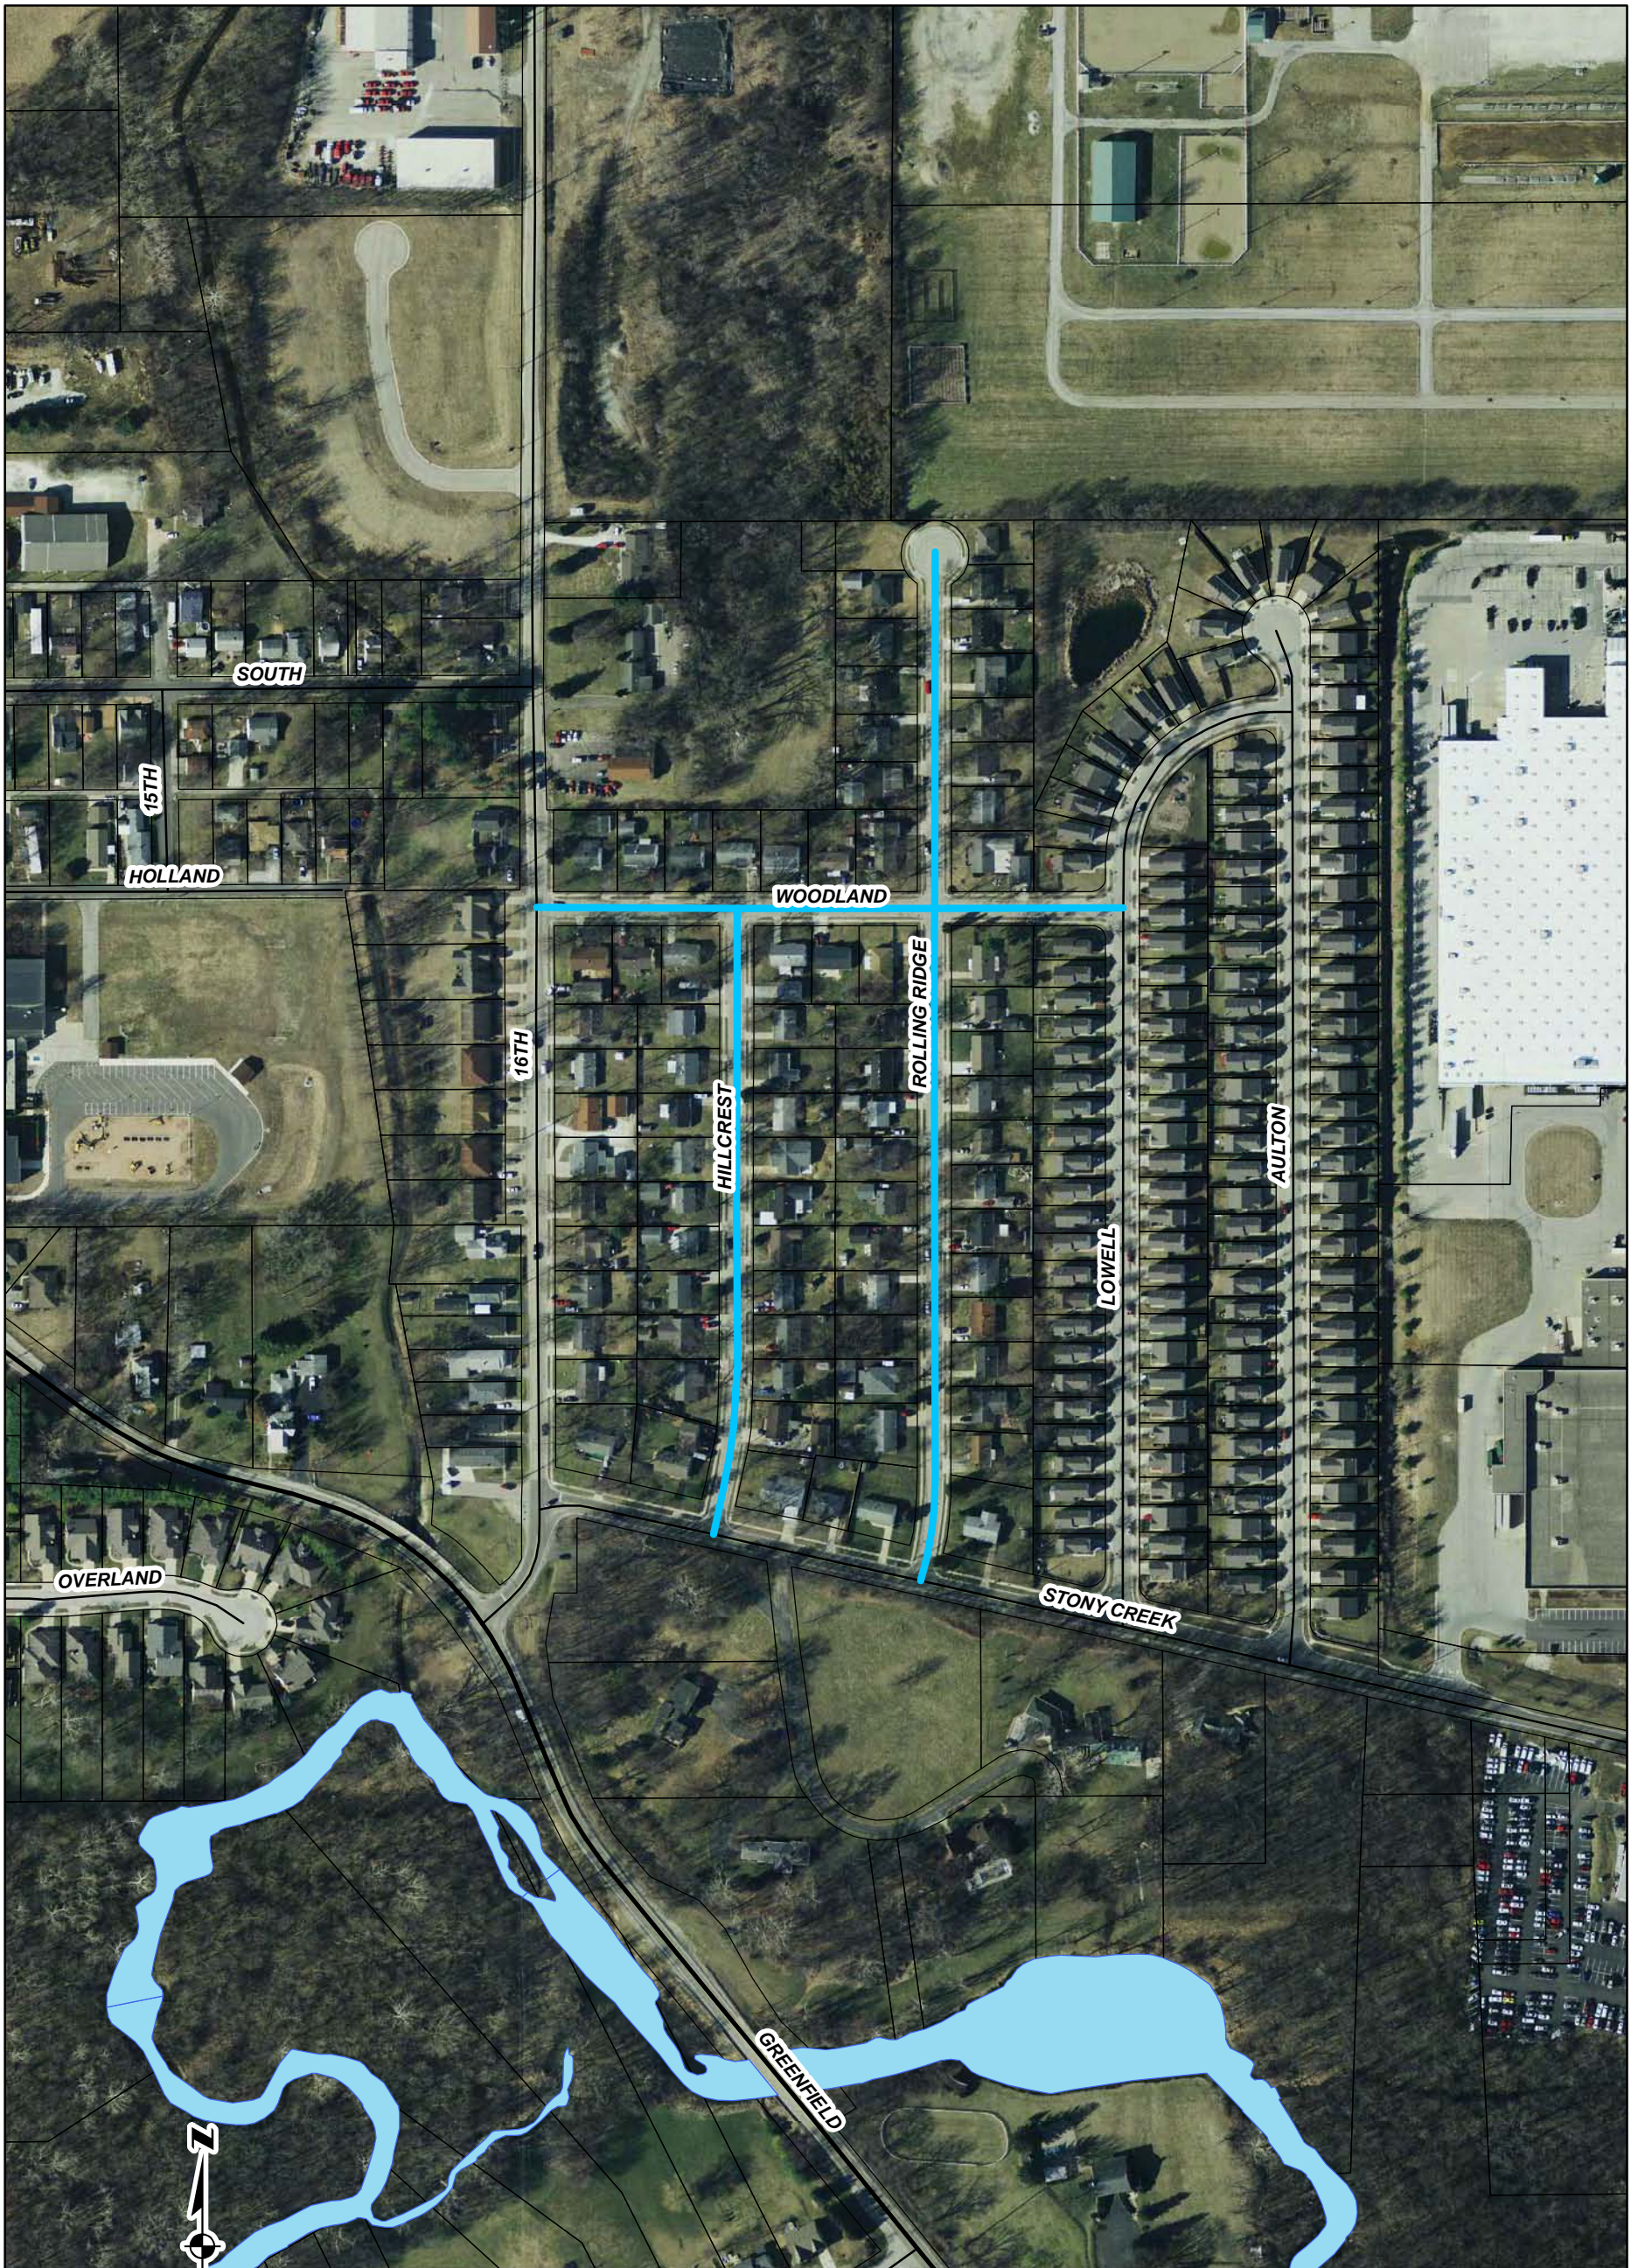

City of Noblesville Base Bid - Lakecrest Location Map

0 65 130 260 390 520
Feet

April 2016

Prepared by:
CITY OF NOBLESVILLE
Department of Engineering